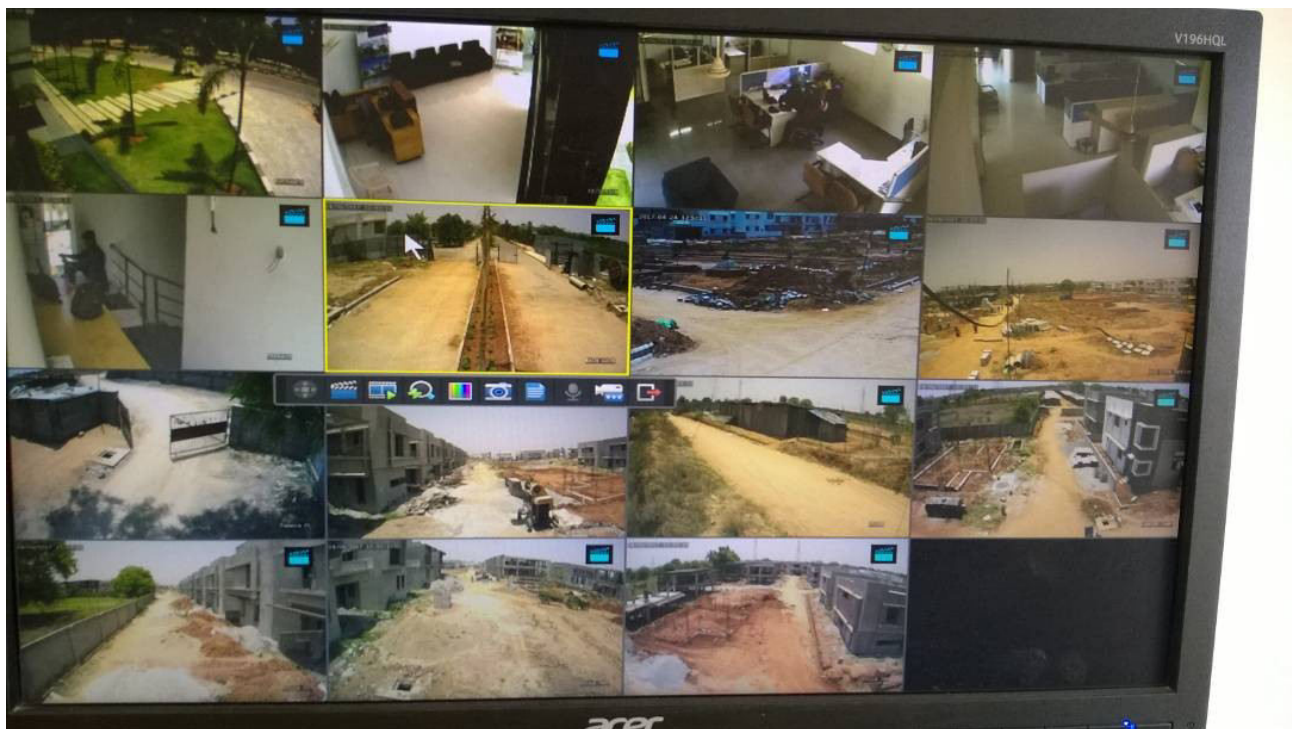

Wireless Security Project At Kompally Ashoka Builders Construction Site

We Brihaspathi Technologies Pvt Ltd, has Installed 15 Cameras in Ashoka Builders Construction site at Kompally. It is an construction site of villas.

The surveillance cameras are installed in different places of the site to ensure the security of the employees, Visitors and to keep watch on the Infrastructure. Our technicians have placed right cameras at right places.

Here,we installed 3MP outdoor Dome cameras, Bullet cameras and 2MP PTZ cameras.The PTZ camera covers more distance and it contains zooming natures. The bullet camera covers specific location clearly. Dome cameras are weather resistant.

The complete view of construction site Can be Monitor through Mobile app. The site office is 3km far from the construction site. The wireless radio is connected at the construction site office. Because, of vehicle transportation the cabling connection may be disturbed. So, to avoid these situations we placed Wireless Radio's. Cameras which are installed around the site have point-to-point access. Entire set of NVR, Radio and cameras connected through the switch at site office.